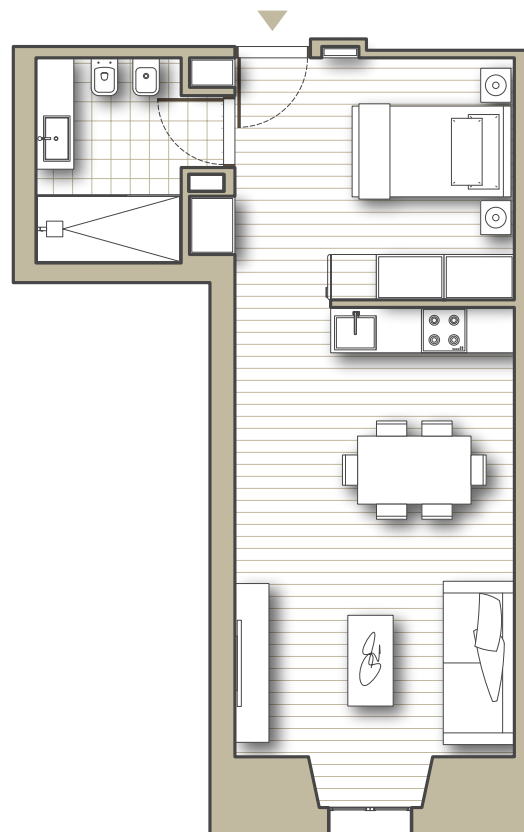

BLOCK	F
FLOOR	0
BEDROOMS	0
INTERIORS	52,95 m ²
EXTERIORS	0 m ²
TOTAL AREA	52,95 m ²

MARVILLA

COLLECTION

+351 967 233 823 info@marvilla.pt marvilla.pt

DISCLAIMER: The information and the images contained in this floor plan are indicative and for technical reasons, business or legal matters, may be subject to changes or variations.