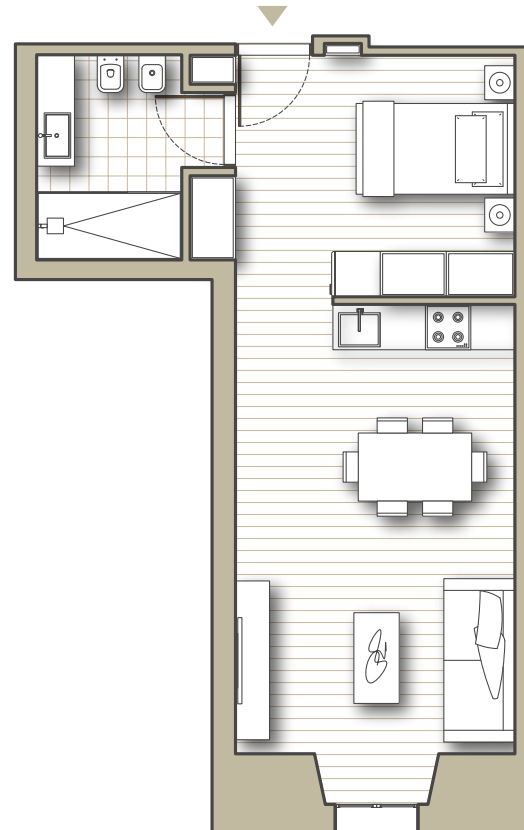

BLOCK	F
FLOOR	0
BEDROOMS	0
INTERIORS	51,35 m ²
EXTERIORS	0 m ²
TOTAL AREA	51,35 m ²

MARVILLA

COLLECTION

+351 967 233 823 info@marvilla.pt marvilla.pt

DISCLAIMER: The information and the images contained in this floor plan are indicative and for technical reasons, business or legal matters, may be subject to changes or variations.