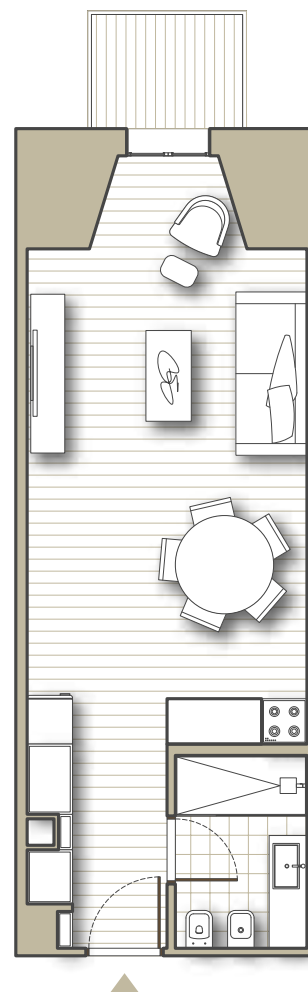

BLOCK	F
FLOOR	0
BEDROOMS	0
INTERIORS	44,9 m²
EXTERIORS	3,05 m²
TOTAL AREA	47,95 m²

MARVILLA

COLLECTION

+351 967 233 823 info@marvilla.pt **marvilla.pt**

DISCLAIMER: The information and the images contained in this floor plan are indicative and for technical reasons, business or legal matters, may be subject to changes or variations.