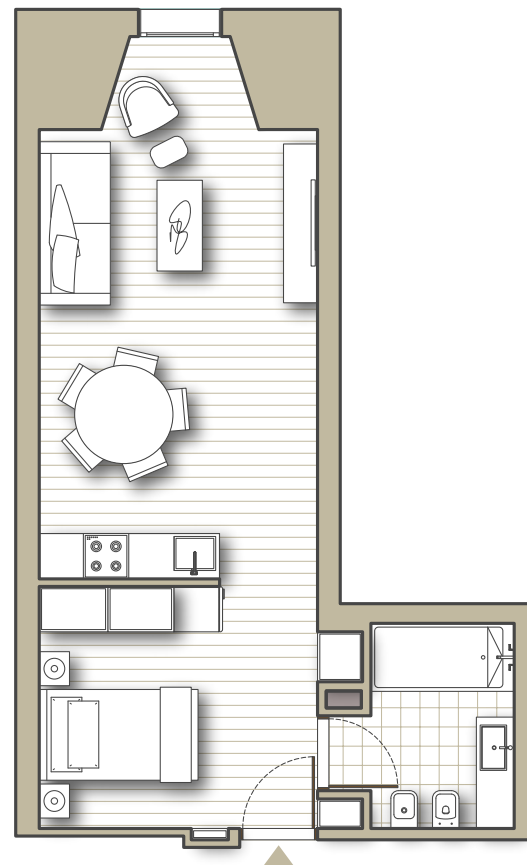

BLOCK	F
FLOOR	1
BEDROOMS	0
INTERIORS	53,6 m²
EXTERIORS	0 m²
TOTAL AREA	53,6 m²

MARVILLA

COLLECTION

+351 967 233 823 info@marvilla.pt **marvilla.pt**

DISCLAIMER: The information and the images contained in this floor plan are indicative and for technical reasons, business or legal matters, may be subject to changes or variations.