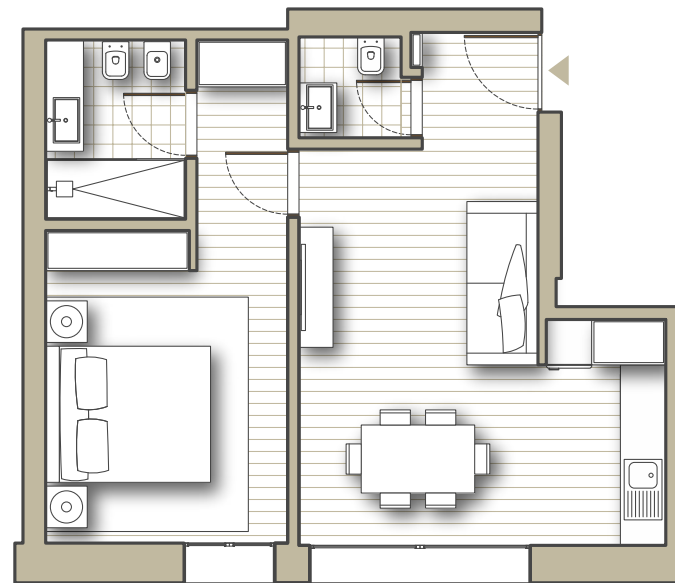

T1-C22A | C

NORTH

BLOCK	C2
FLOOR	2
BEDROOMS	1
INTERIORS	58,5 m²
EXTERIORS	0 m²
TOTAL AREA	58,5 m²

MARVILLA

COLLECTION

+351 967 233 823 info@marvilla.pt marvilla.pt

DISCLAIMER: The information and the images contained in this floor plan are indicative and for technical reasons, business or legal matters, may be subject to changes or variations.