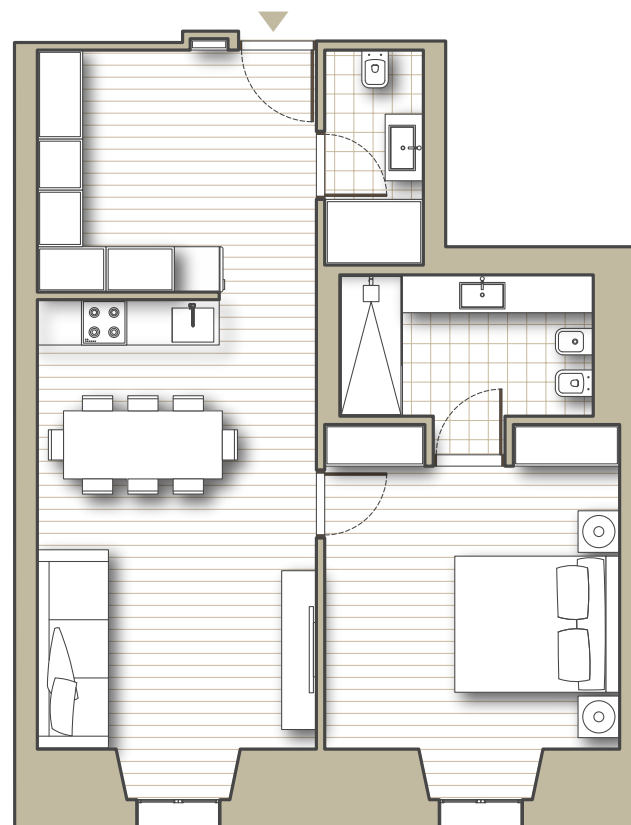

T1 - F004 | F

NORTH

BLOCK	F
FLOOR	0
BEDROOMS	1
INTERIORS	77,05 m²
EXTERIORS	0 m²
TOTAL AREA	77,05 m²

MARVILLA

COLLECTION

+351 967 233 823 info@marvilla.pt marvilla.pt

DISCLAIMER: The information and the images contained in this floor plan are indicative and for technical reasons, business or legal matters, may be subject to changes or variations.