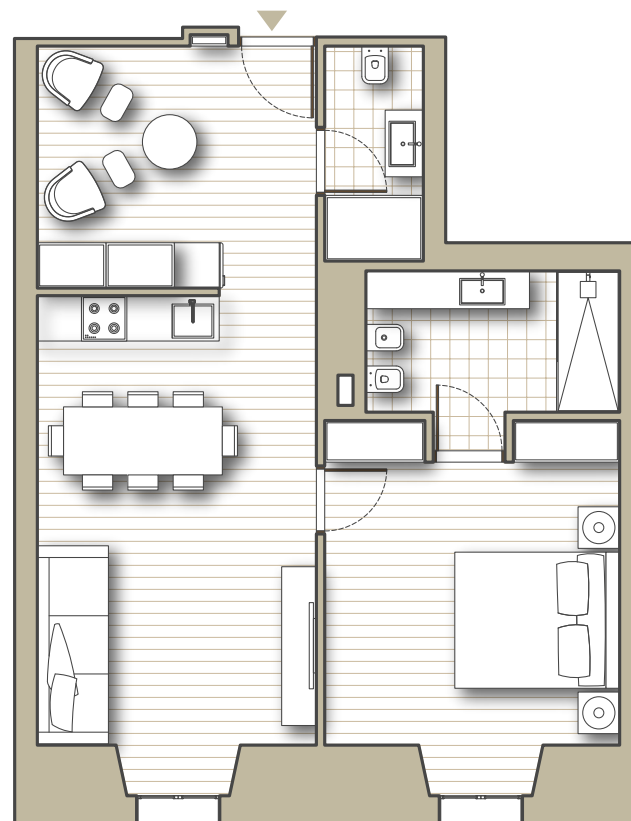

T1 - F006 | F

NORTH

BLOCK	F
FLOOR	0
BEDROOMS	1
INTERIORS	77 m²
EXTERIORS	0 m²
TOTAL AREA	77 m²

MARVILLA

COLLECTION

+351 967 233 823 info@marvilla.pt marvilla.pt

DISCLAIMER: The information and the images contained in this floor plan are indicative and for technical reasons, business or legal matters, may be subject to changes or variations.