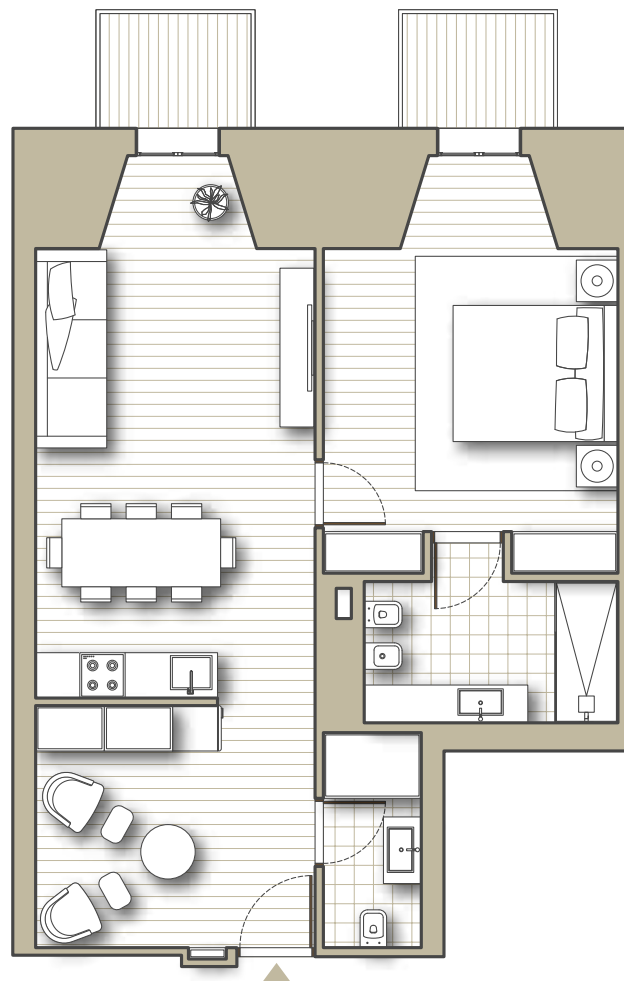

T1 - F013 | F

NORTH

BLOCK	F
FLOOR	0
BEDROOMS	1
INTERIORS	81,5 m²
EXTERIORS	6,1 m²
TOTAL AREA	84,55 m²

MARVILLA

COLLECTION

+351 967 233 823 info@marvilla.pt **marvilla.pt**

DISCLAIMER: The information and the images contained in this floor plan are indicative and for technical reasons, business or legal matters, may be subject to changes or variations.