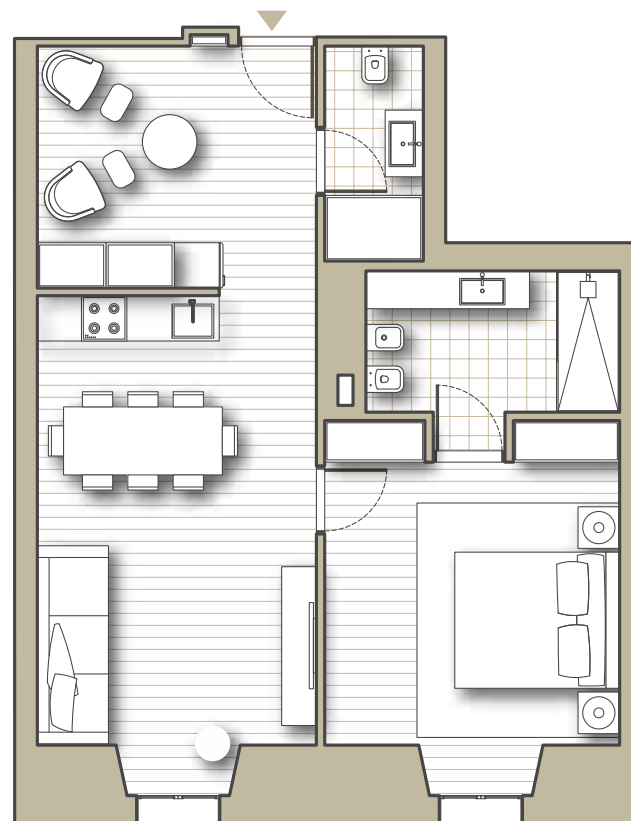

T1 - F102 | F

NORTH

BLOCK	F
FLOOR	1
BEDROOMS	1
INTERIORS	77,1 m²
EXTERIORS	0 m²
TOTAL AREA	77,1 m²

MARVILLA

COLLECTION

+351 967 233 823 info@marvilla.pt **marvilla.pt**

DISCLAIMER: The information and the images contained in this floor plan are indicative and for technical reasons, business or legal matters, may be subject to changes or variations.