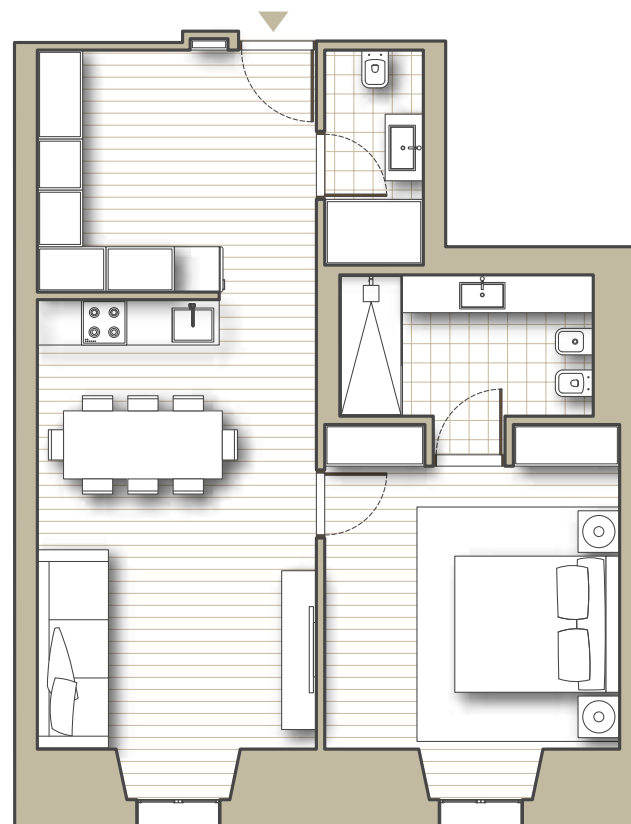

T1 - F104 | F

NORTH

BLOCK	F
FLOOR	1
BEDROOMS	1
INTERIORS	76,8 m²
EXTERIORS	0 m²
TOTAL AREA	76,8 m²

MARVILLA

COLLECTION

+351 967 233 823 info@marvilla.pt **marvilla.pt**

DISCLAIMER: The information and the images contained in this floor plan are indicative and for technical reasons, business or legal matters, may be subject to changes or variations.