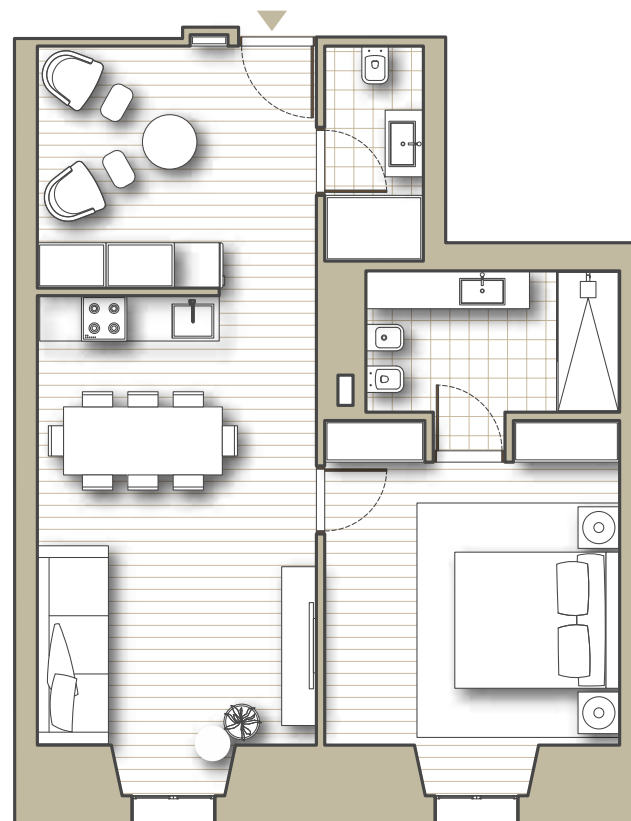

T1 - F106 | F

NORTH

BLOCK	F
FLOOR	1
BEDROOMS	1
INTERIORS	77,1 m²
EXTERIORS	0 m²
TOTAL AREA	77,1 m²

MARVILLA

COLLECTION

+351 967 233 823 info@marvilla.pt **marvilla.pt**

DISCLAIMER: The information and the images contained in this floor plan are indicative and for technical reasons, business or legal matters, may be subject to changes or variations.