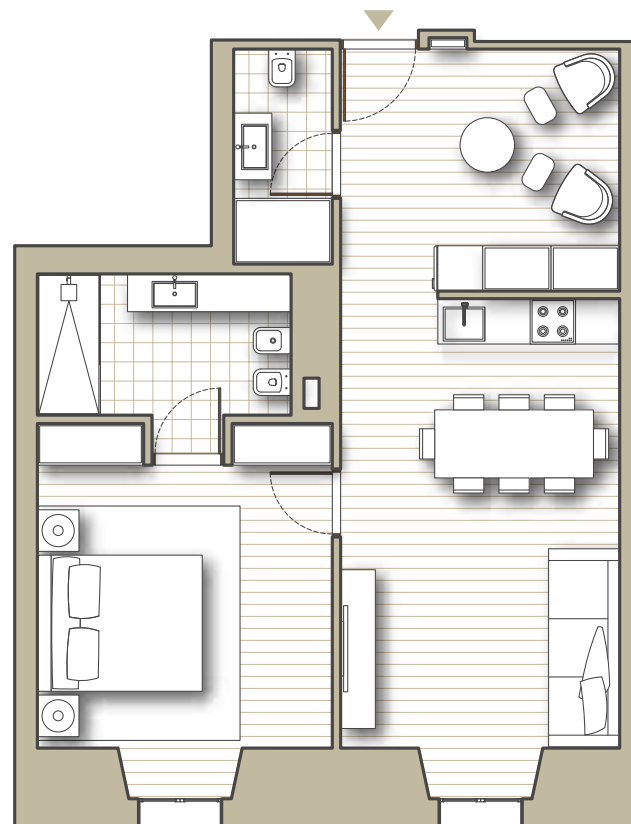

T1 - F107 | F

NORTH

BLOCK	F
FLOOR	1
BEDROOMS	1
INTERIORS	77,1 m²
EXTERIORS	0 m²
TOTAL AREA	77,1 m²

MARVILLA

COLLECTION

+351 967 233 823 info@marvilla.pt **marvilla.pt**

DISCLAIMER: The information and the images contained in this floor plan are indicative and for technical reasons, business or legal matters, may be subject to changes or variations.