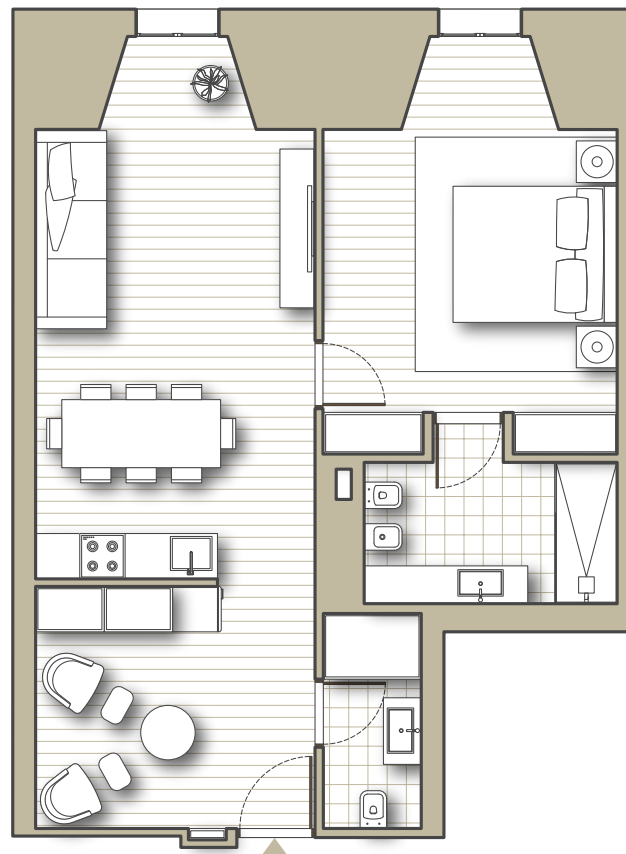

T1 - F113 | F

NORTH

BLOCK	F
FLOOR	1
BEDROOMS	1
INTERIORS	81,45 m²
EXTERIORS	0 m²
TOTAL AREA	81,45 m²

MARVILLA

COLLECTION

+351 967 233 823 info@marvilla.pt **marvilla.pt**

DISCLAIMER: The information and the images contained in this floor plan are indicative and for technical reasons, business or legal matters, may be subject to changes or variations.