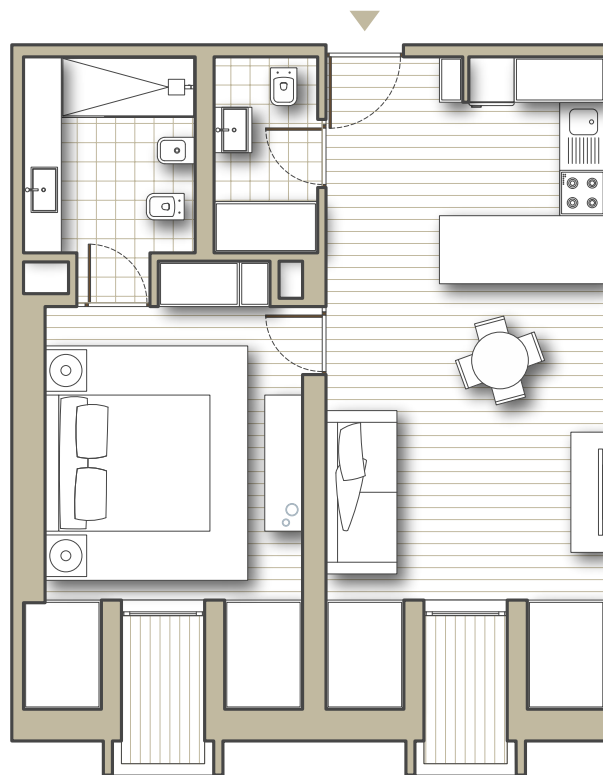

T1 - F205 | F

NORTH

| | |
|------------|---------------------------|
| BLOCK | F |
| FLOOR | 2 |
| BEDROOMS | 1 |
| INTERIORS | 66 m² |
| EXTERIORS | 4,3 m² |
| TOTAL AREA | 70,3 m² |

MARVILLA

COLLECTION

+351 967 233 823 info@marvilla.pt **marvilla.pt**

DISCLAIMER: The information and the images contained in this floor plan are indicative and for technical reasons, business or legal matters, may be subject to changes or variations.