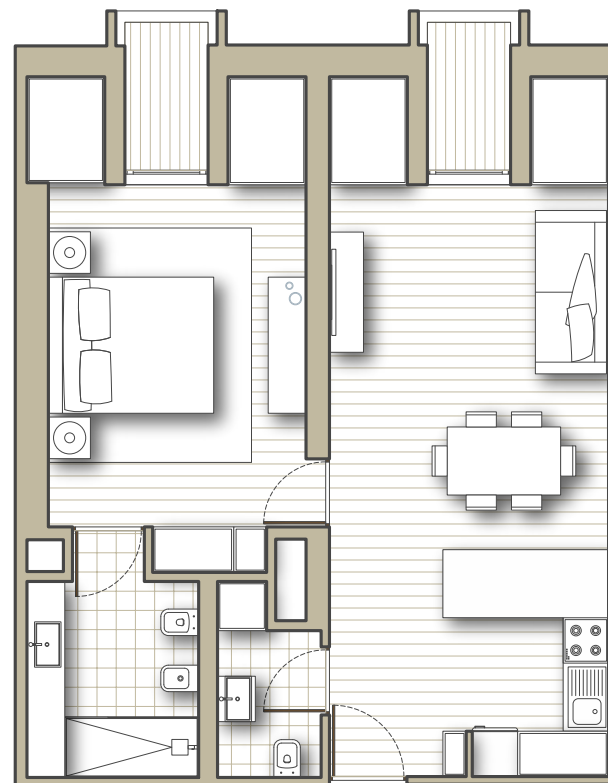

T1 - F210 | F

NORTH

BLOCK	F
FLOOR	2
BEDROOMS	1
INTERIORS	71 m²
EXTERIORS	4,3 m²
TOTAL AREA	75,3 m²

MARVILLA

COLLECTION

+351 967 233 823 info@marvilla.pt marvilla.pt

DISCLAIMER: The information and the images contained in this floor plan are indicative and for technical reasons, business or legal matters, may be subject to changes or variations.