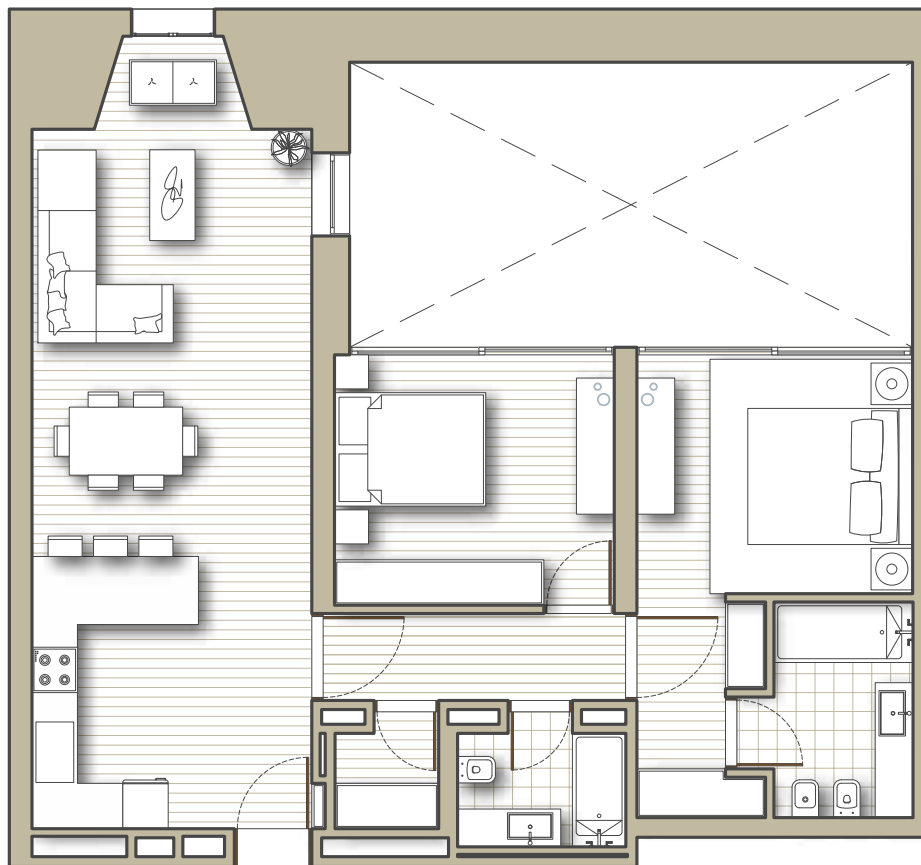

T2 - F116 | F

NORTH

BLOCK	F
FLOOR	1
BEDROOMS	2
INTERIORS	103,65 m²
EXTERIORS	0 m²
TOTAL AREA	103,3 m²

MARVILLA

COLLECTION

+351 967 233 823 info@marvilla.pt marvilla.pt

DISCLAIMER: The information and the images contained in this floor plan are indicative and for technical reasons, business or legal matters, may be subject to changes or variations.